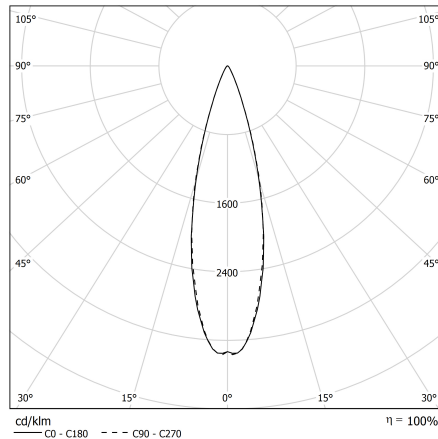

# HALL LED GROUND MEDIUM ACCENT LIGHT

In-ground outdoor recessed installations.

CODE		FLUX	SIZE	CERTIFICATIONS
38AL13K345TM67	13W 45° 3000K	1495lm	175mm	CE IK 10 IP67 LED ENERGY EFFICIENCY CLASS F

## Optics

Internal polymetacrilate lens.  
CUT OFF > 30°.