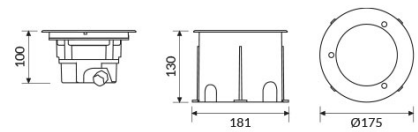

# HALL LED GROUND MEDIUM ACCENT LIGHT

In-ground outdoor recessed installations.

CODE		FLUX	SIZE	CERTIFICATIONS
38AL13K345TM67	13W 45° 3000K	1495lm	175mm	CE IK 10 IP67 LED ENERGY EFFICIENCY CLASS F

## Optics

Internal polymetacrilate lens.  
CUT OFF > 30°.